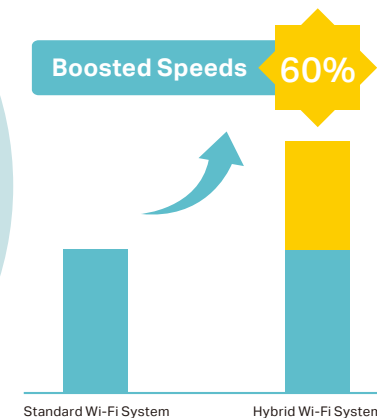

Highlights

Fast. Stable. Everywhere.

Deco is the simplest way to guarantee a strong Wi-Fi signal for an army of devices in every corner of your home. Powerline and wireless connections work together to link Deco units, providing even faster network speeds and truly seamless coverage. Setup couldn't be easier with the Deco app there to walk you through every step.

Works Through Walls

Powerline technology uses your home's electrical wiring to create stronger connections between Deco units, reducing the impact of walls and other obstacles on signal.

Wi-Fi Dead-Zone Killer

Eliminate weak signal areas with whole home Wi-Fi. No more searching around for a stable connection.

TP-Link HomeCare™

HomeCare ensures every device on your network remains protected, with a threat database updated live by Trend Micro™.

Powerful parental controls can limit online time and block inappropriate content according to unique profiles created for each family member.

TP-Link Mesh Technology

Decos work together to form one unified Wi-Fi network. Walk through your home and stay connected with the fastest possible speeds thanks to Deco's seamless coverage, powered by TP-Link Mesh Technology.

Wi-Fi + Powerline Hybrid Bandwidth

Deco P7 combines dual-band Wi-Fi and powerline connections to transmit data between Deco units. Network speed is boosted by up to 60% compared with those only using Wi-Fi signal.