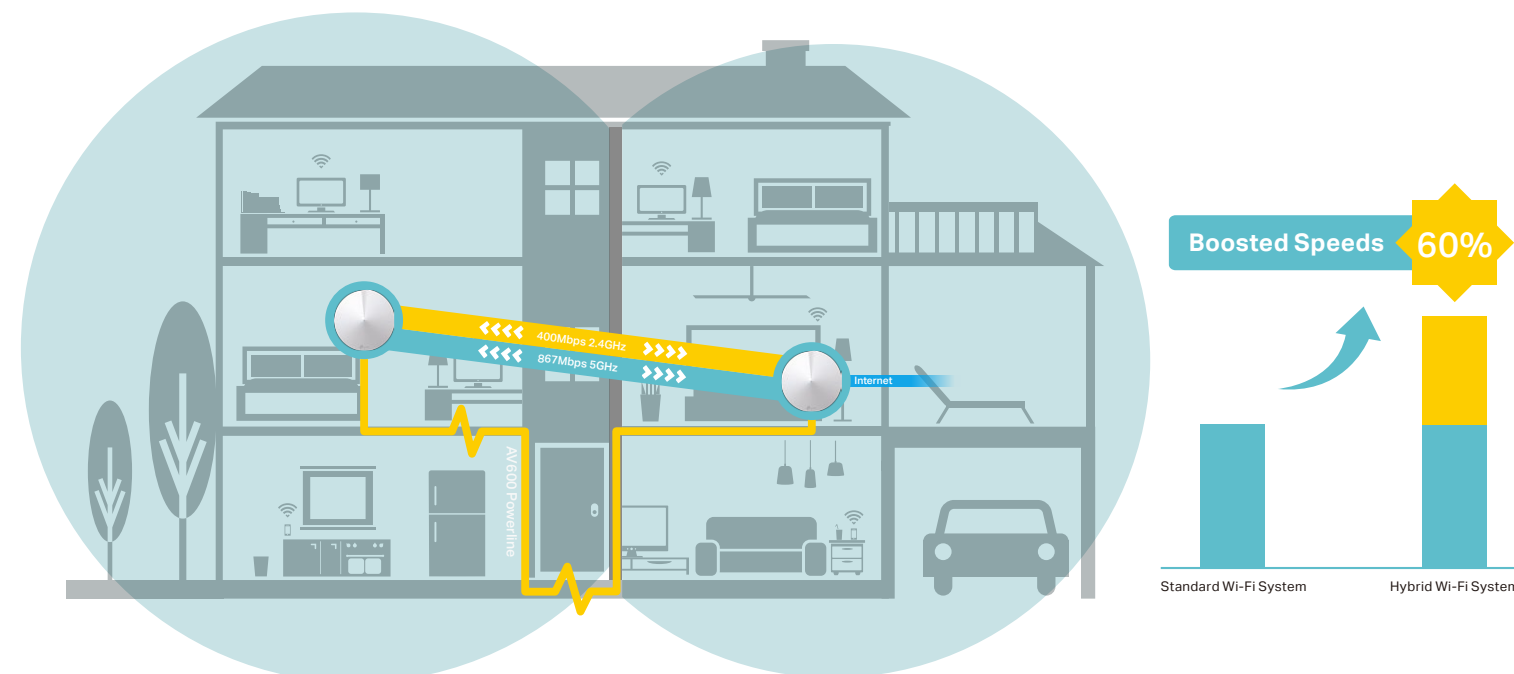

## AC1300+AV600 Dual-Band Hybrid Mesh Wi-Fi

Whole Home Coverage  
without Limits\*

Deco P7

\* All Deco P7 should work in the same circuit. And maximum effective distance of data transmission via powerline is about 300m/980ft.

## Fast. Stable. Everywhere.

Deco is the simplest way to guarantee a strong Wi-Fi signal for an army of devices in every corner of your home. Powerline and wireless connections work together to link Deco units, providing even faster network speeds and truly seamless coverage. Setup couldn't be easier with the Deco app there to walk you through every step.

## Works Through Walls

Powerline technology uses your home's electrical wiring to create stronger connections between Deco units, reducing the impact of walls and other obstacles on signal.