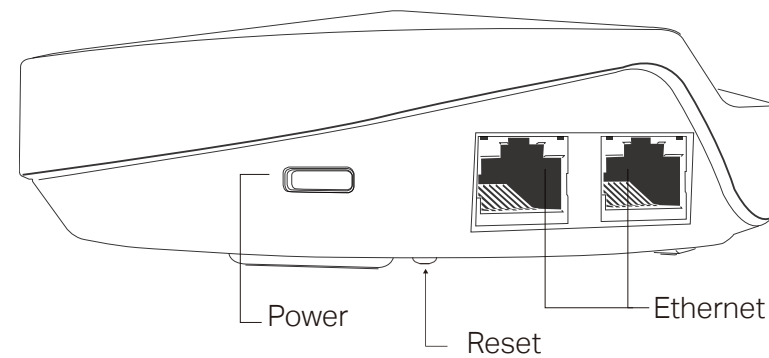

## Hardware

- Ports: 2 LAN/WAN Gigabit Ethernet Ports, 1 USB Type-C Port
- Buttons: 1 Reset button on the underside
- LED: 1 LED
- Antenna Type: 4 internal antennas per Deco unit
- Wireless Onboarding: Bluetooth 4.2
- External Power Supply: 12 V/1.2 A
- Dimensions (Dia x H): 4.7 in. x 1.5 in. (120 mm x 38 mm)